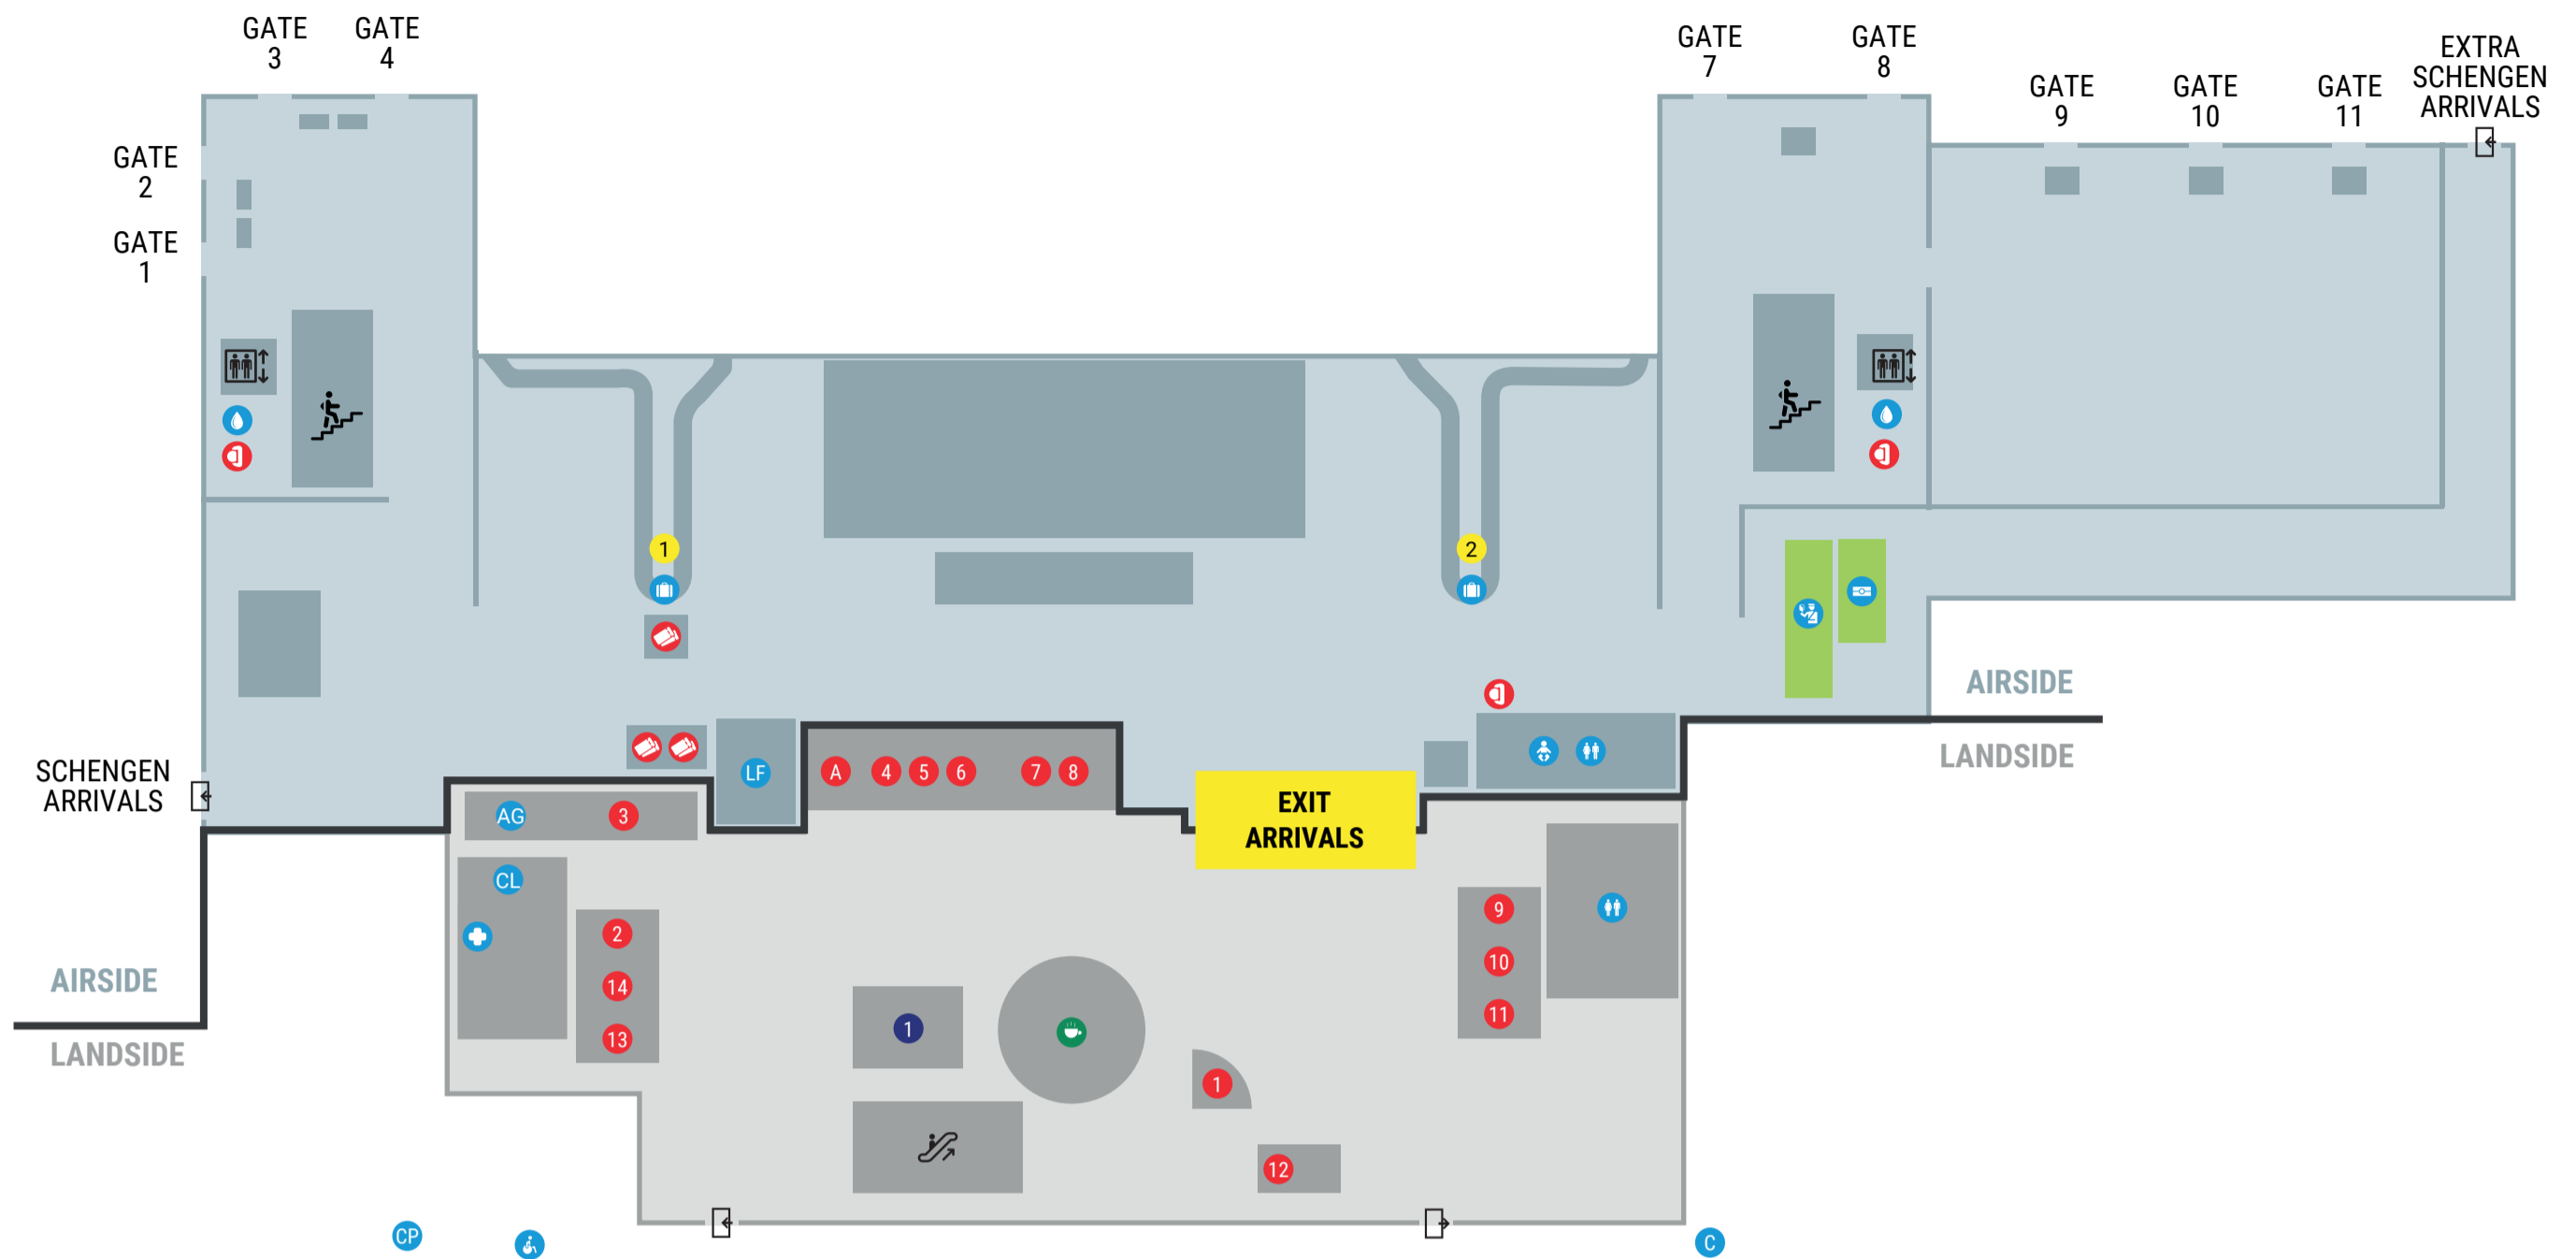

Ground floor

ACCESS

- Exit
- Entrance
- Stairs
- Escalator
- Lift/Elevator

POINTS OF INTEREST/SERVICES

- Passport control
- Baggage claim belt **1** **2**
- PRM call point
- First Aid
- Toilets
- Nursery
- Water dispenser
- E-Gates
- General Aviation
- Canova Lounge
- Car park payment machines
- Postbox
- Lost & Found

RETAIL

- Relay

FOOD & BEVERAGE

- Culto Bar

First floor

ACCESS

- Exit
- Entrance
- Stairs
- Escalator
- Lift/Elevator

POINTS OF INTEREST/SERVICES

- Oversize baggage
- Passport control
- E-Gates
- PRM meeting point
- Water dispenser
- Charging point
- Toilets
- Nursery
- Flight info point
- AerTre ticket office

EMERGENCY/PUBLIC AUTHORITIES

- Customs
- Border Police

RETAIL

- Relay/Aelia Duty Free

OTHER SERVICES

- Vending machine

FOOD & BEVERAGE

- Emporio del Grano
- C. - Coffee Lovers
- Bricco